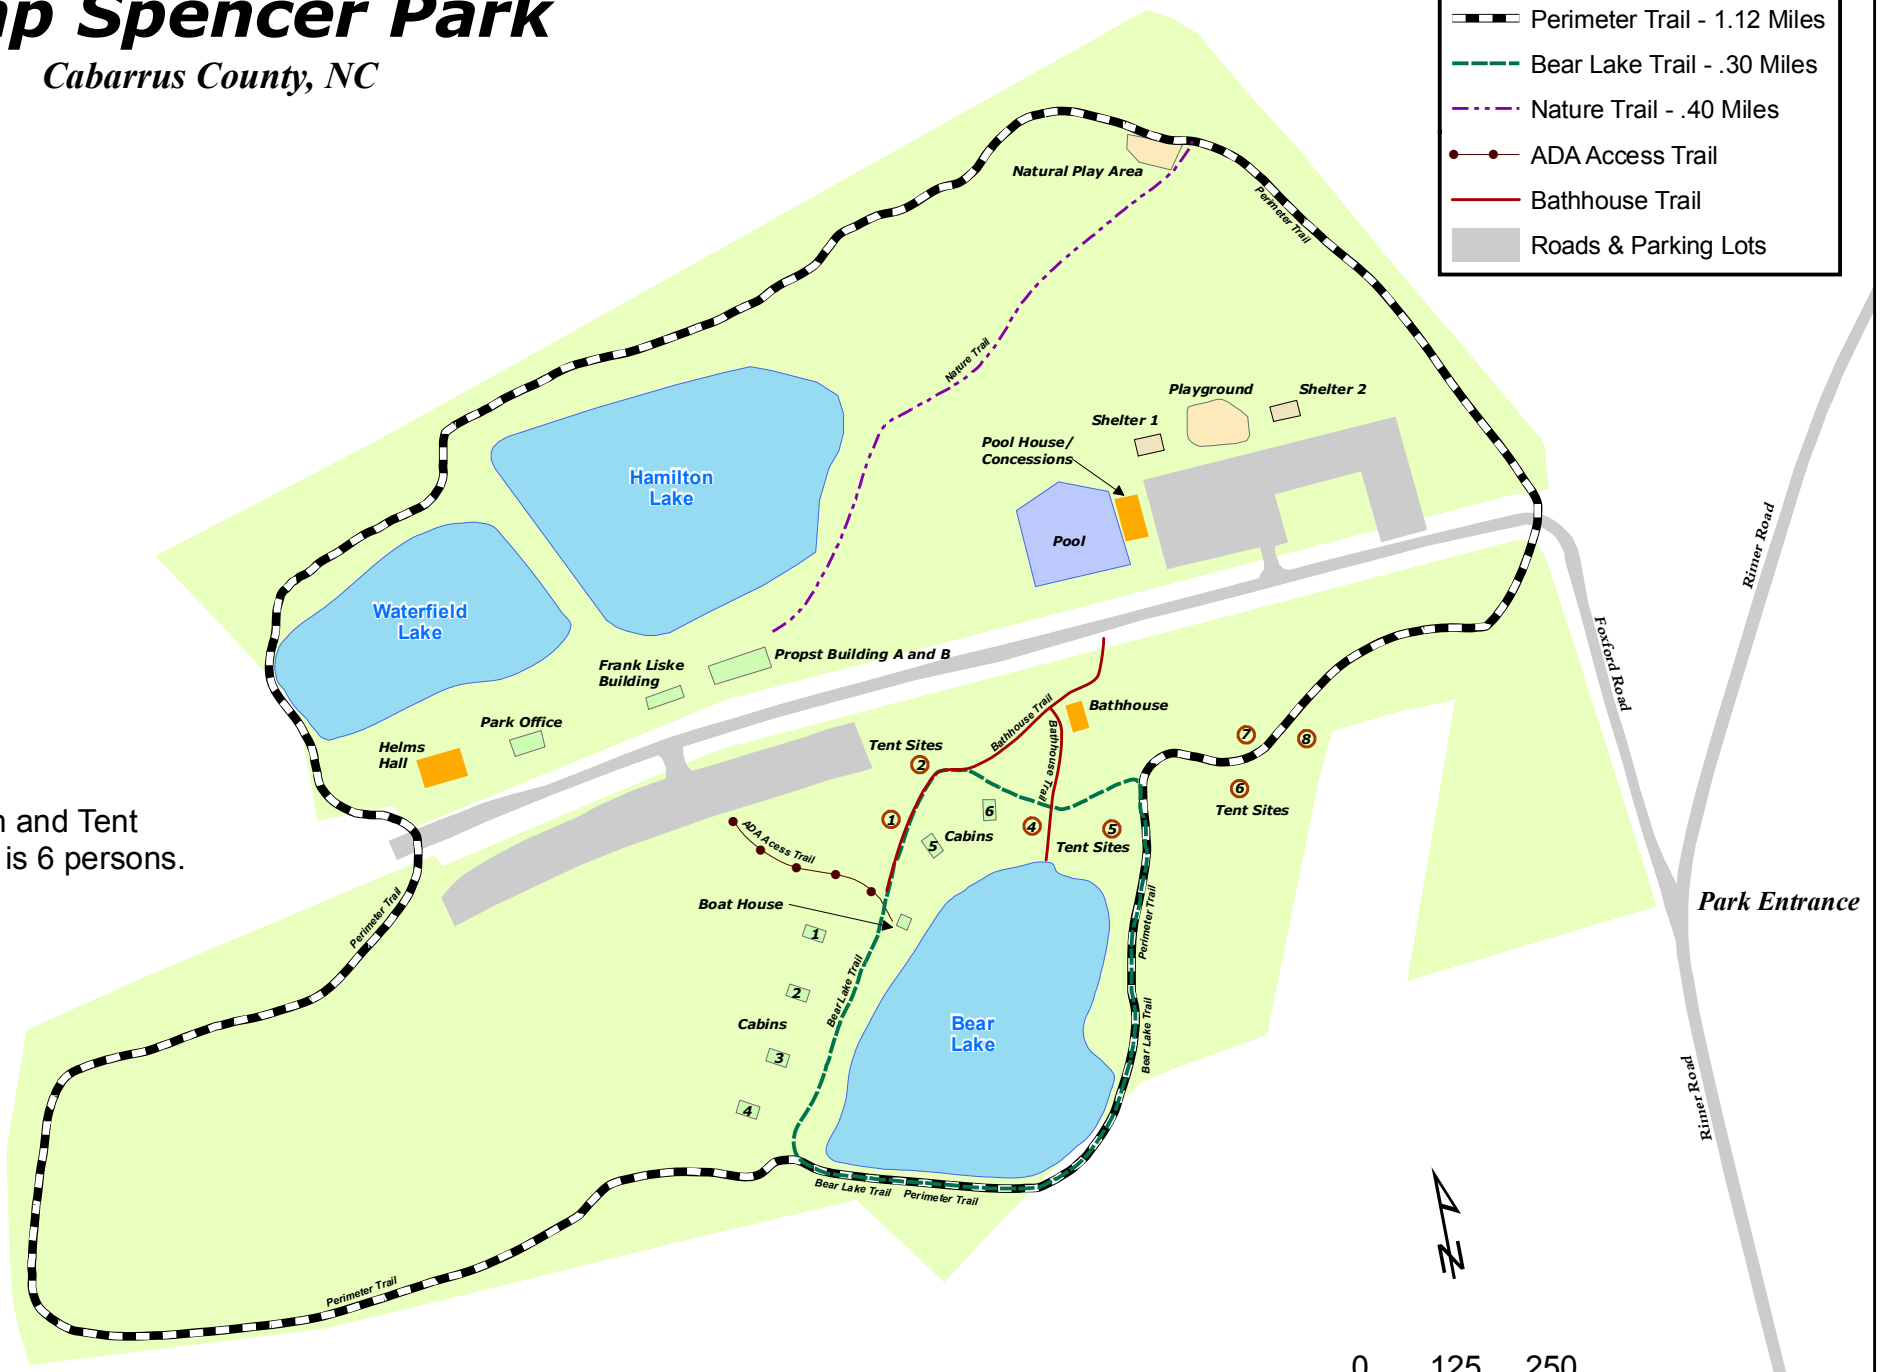

Camp Spencer Park

Cabarrus County, NC

- Perimeter Trail - 1.12 Miles
- Bear Lake Trail - .30 Miles
- Nature Trail - .40 Miles
- ADA Access Trail
- Bathhouse Trail
- Roads & Parking Lots

All Cabin and Tent capacity is 6 persons.

In case of emergency, report to the ORANGE area nearest your location.