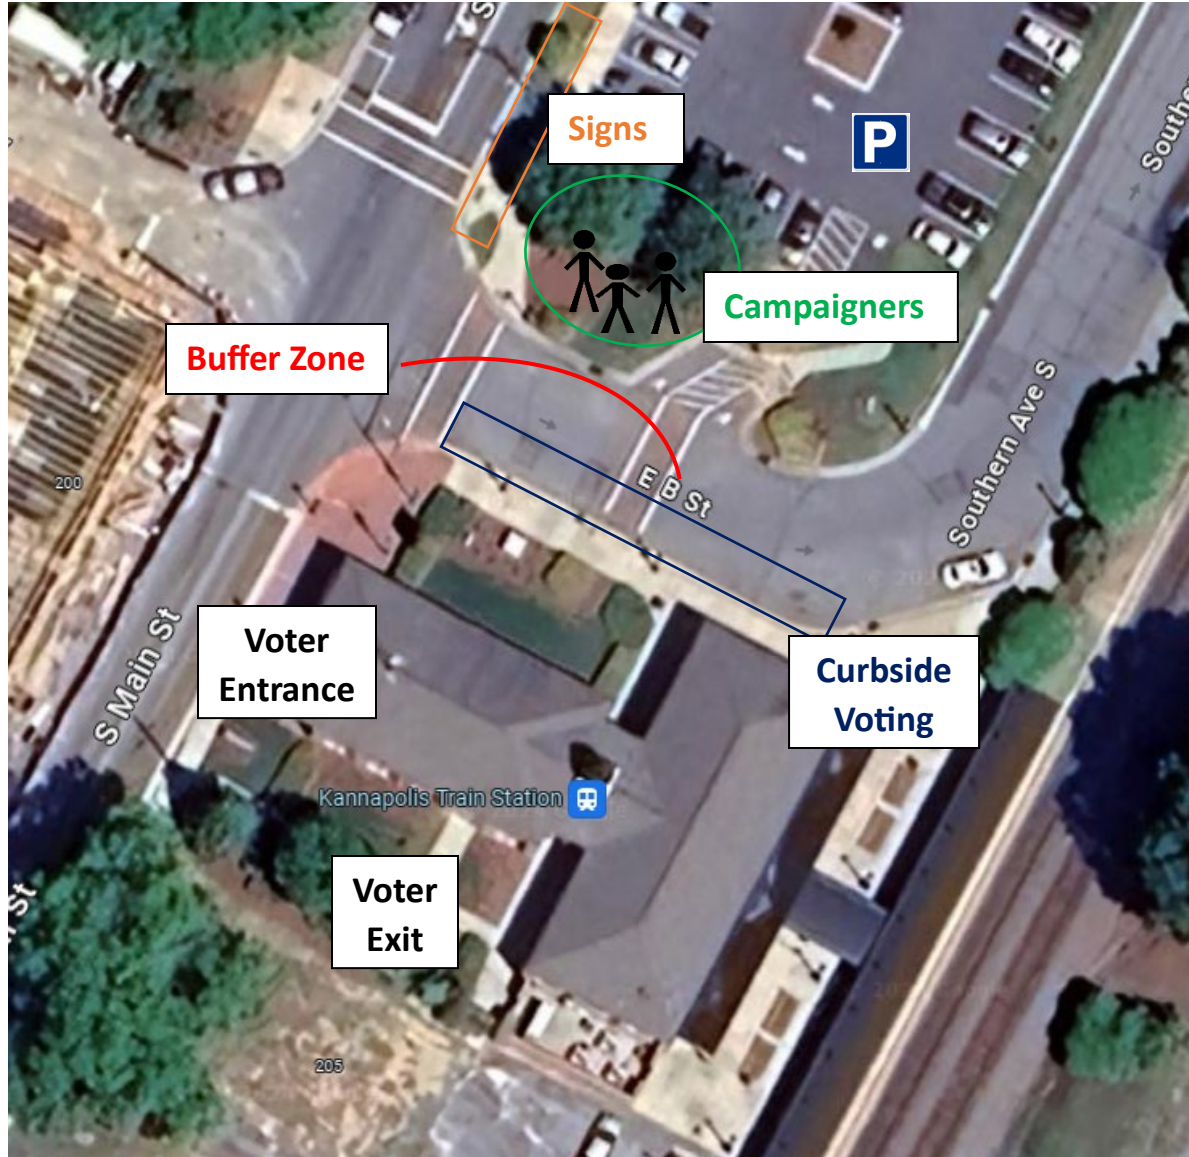

CAE – Cabarrus Arena and Events Center

KTD – Kannapolis Train Station

NGA – National Guard Armory