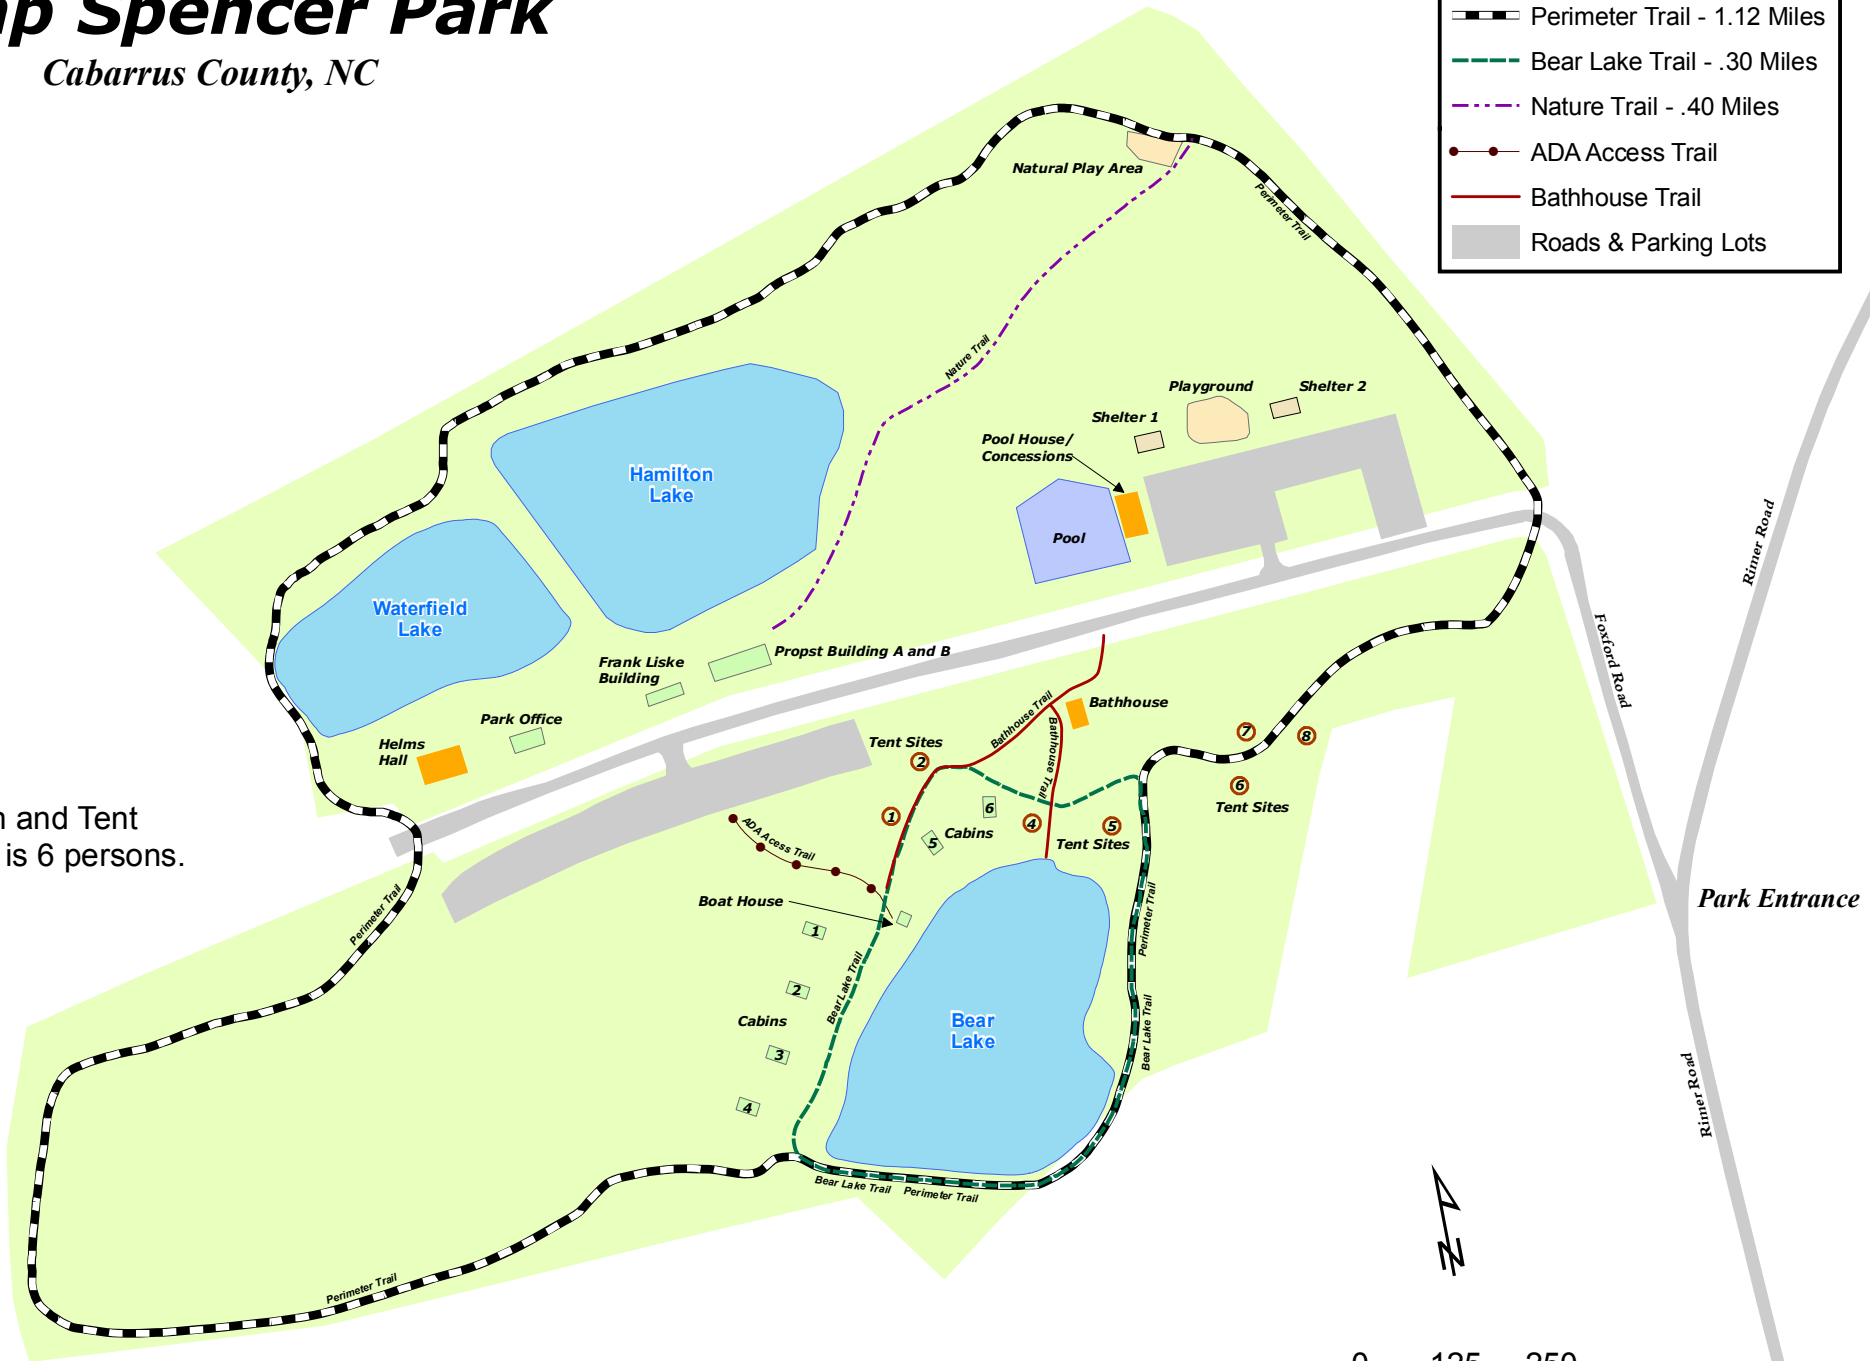

Camp Spencer Park

Cabarrus County, NC

- Perimeter Trail - 1.12 Miles
- Bear Lake Trail - .30 Miles
- Nature Trail - .40 Miles
- ADA Access Trail
- Bathhouse Trail
- Roads & Parking Lots

All Cabin and Tent capacity is 6 persons.

In case of emergency, report to the ORANGE area nearest your location.