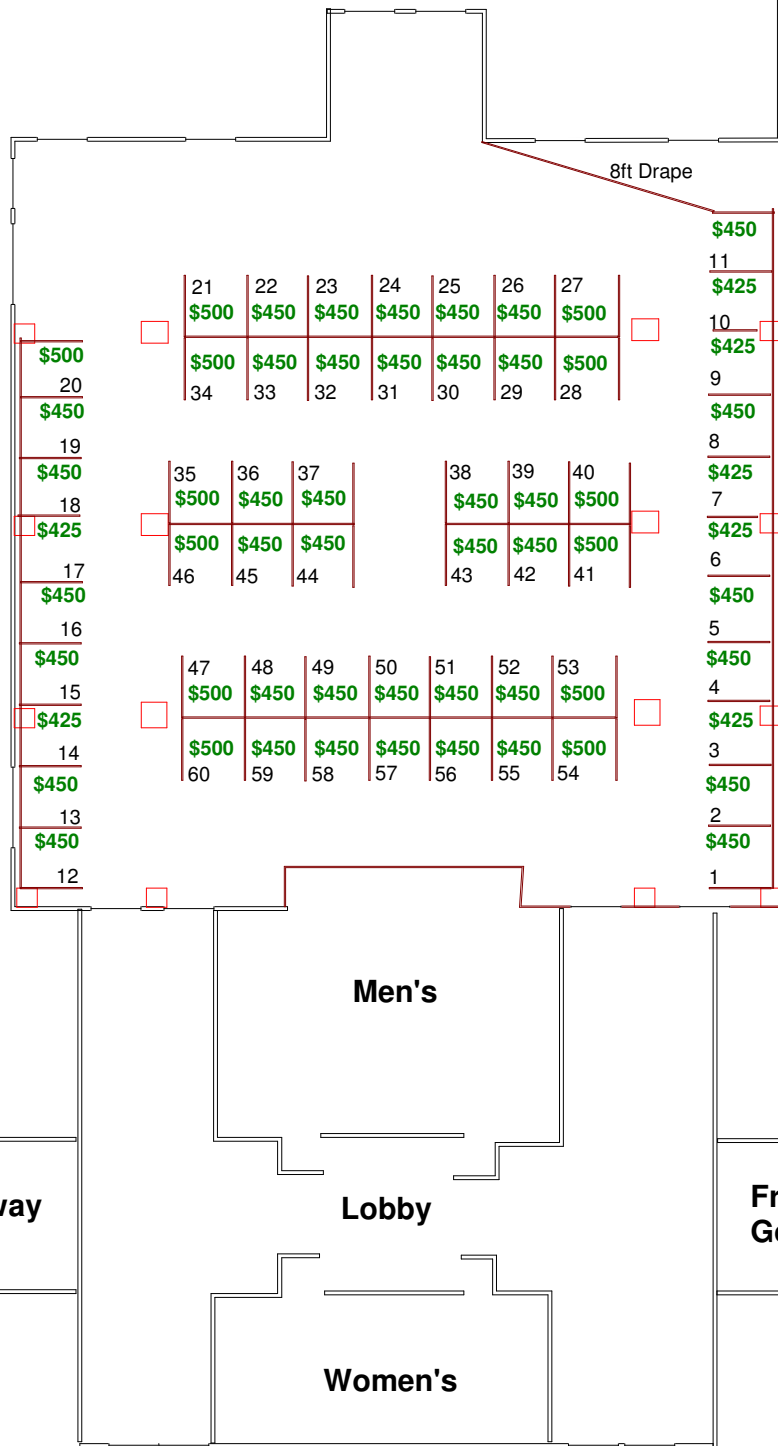

Fair
Main Entrance

Gold Hall 2

Booth size 8x8
Includes:
 1-8ft table skirted (royal blue)
 2-chairs
 8ft high back drop
 2 - 3ft Sides

\$500 booths are corner booths
with electric included.

\$425-\$450 booths are inside
booths with electric included
(will need to bring 20ft min.
extension cord). (not provided)

Layout is not drawn to scale